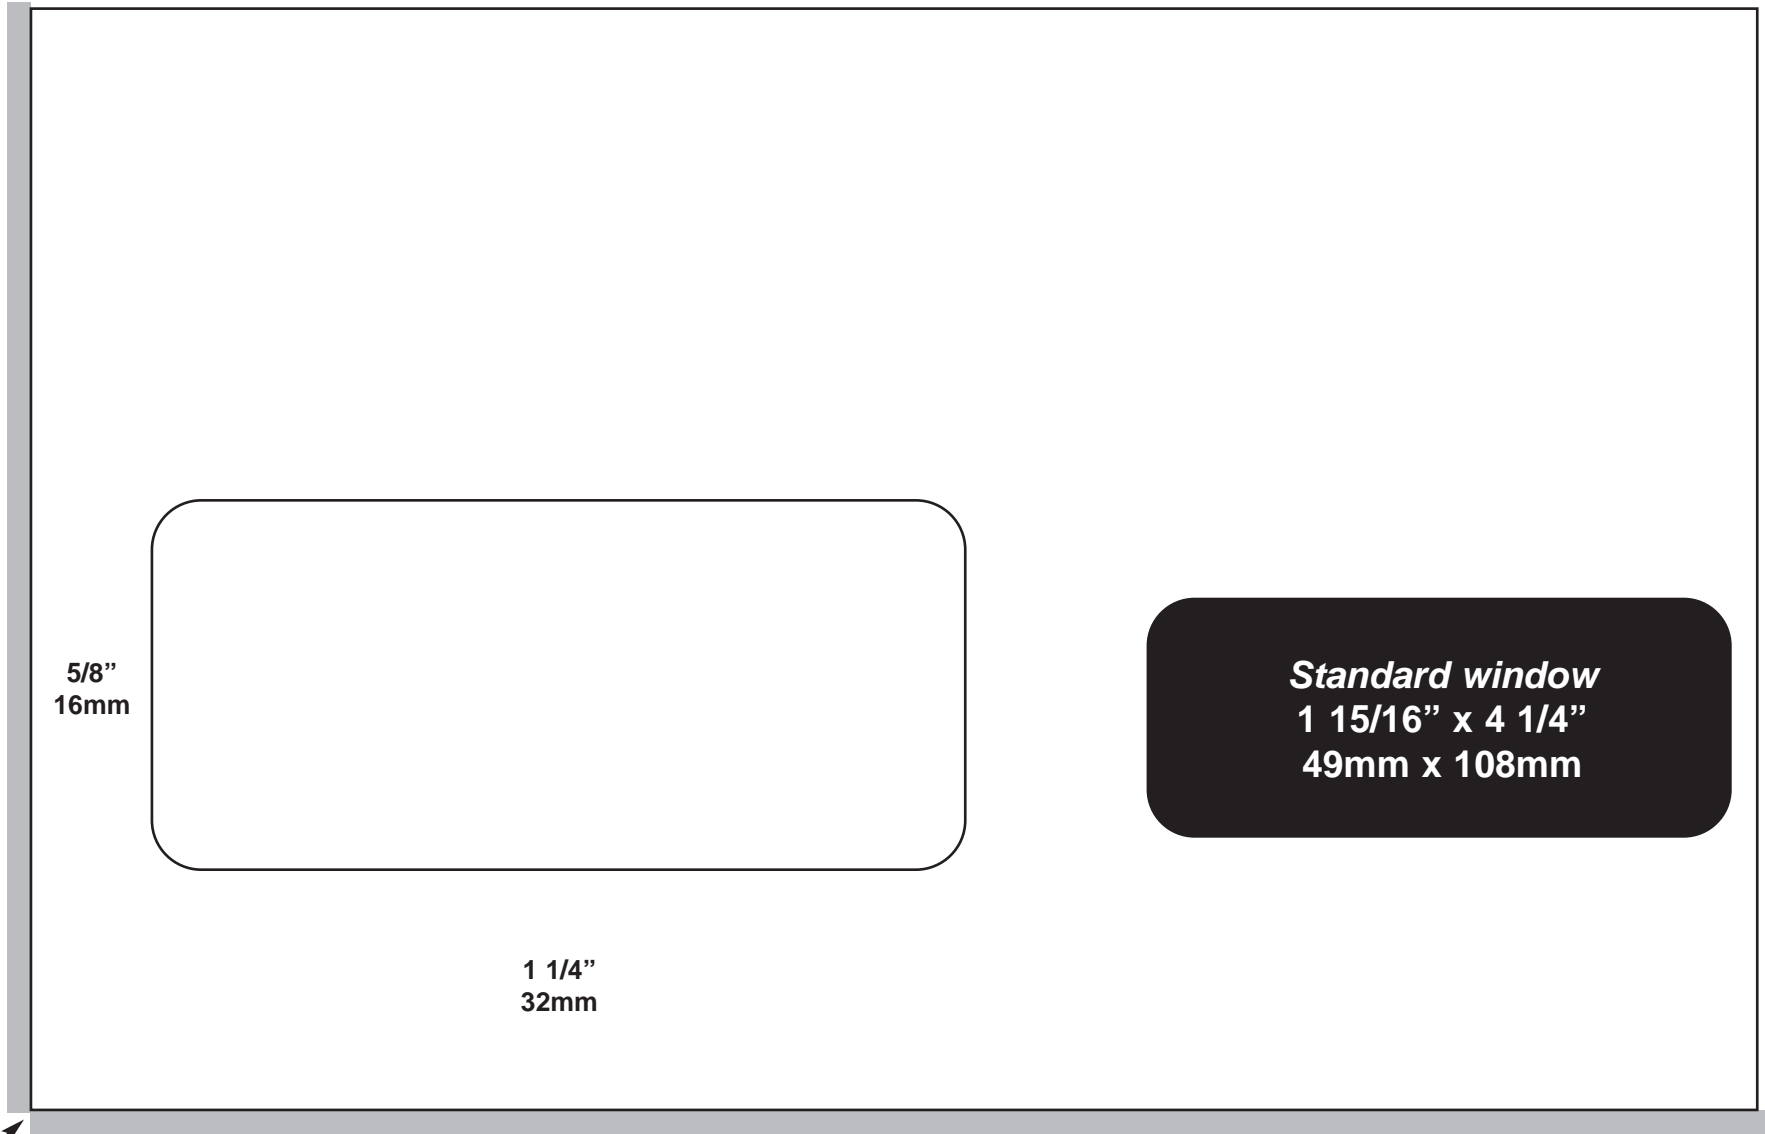

SupremeX

Standard window
1 1/8" x 4 1/2"
29mm x 114mm

Place insert in the lower left corner

SupremeX

Standard window
1" x 4"
25mm x 102mm

#858
3 5/8" x 8 5/8"
92mm x 219mm

#834
3 3/4" x 8 3/4"
95mm x 222mm

Place insert in the lower left corner

SupremeX

Standard window
7/8" x 3 7/8"
22mm x 98mm

#351
3 5/8" x 7 7/8"
92mm x 200mm

#358
3 5/8" x 8 5/8"
92mm x 219mm

Place insert in the lower left corner

SupremeX

Standard window
1 1/8" x 4"
29mm x 102mm

(T-4) 4 1/8" x 9" (105mm x 229mm)

3/4"
19mm

3/4"
19mm

Place insert in the lower left corner

SupremeX

**T-4 (1998) 5 3/4" x 9" (146mm x 229mm)
2 windows**

**Standard window
1" x 3"
25mm x 76mm**

4 5/16"
110mm

**Standard window
1 15/16" x 4 1/4"
49mm x 108mm**

5/8"
16mm

1 1/4"
32mm

Place insert in the lower left corner

SupremeX

T-4 (1998) 5 3/4" x 9" (146mm x 229mm)
1 window

Standard window
1 15/16" x 4 1/4"
49mm x 108mm