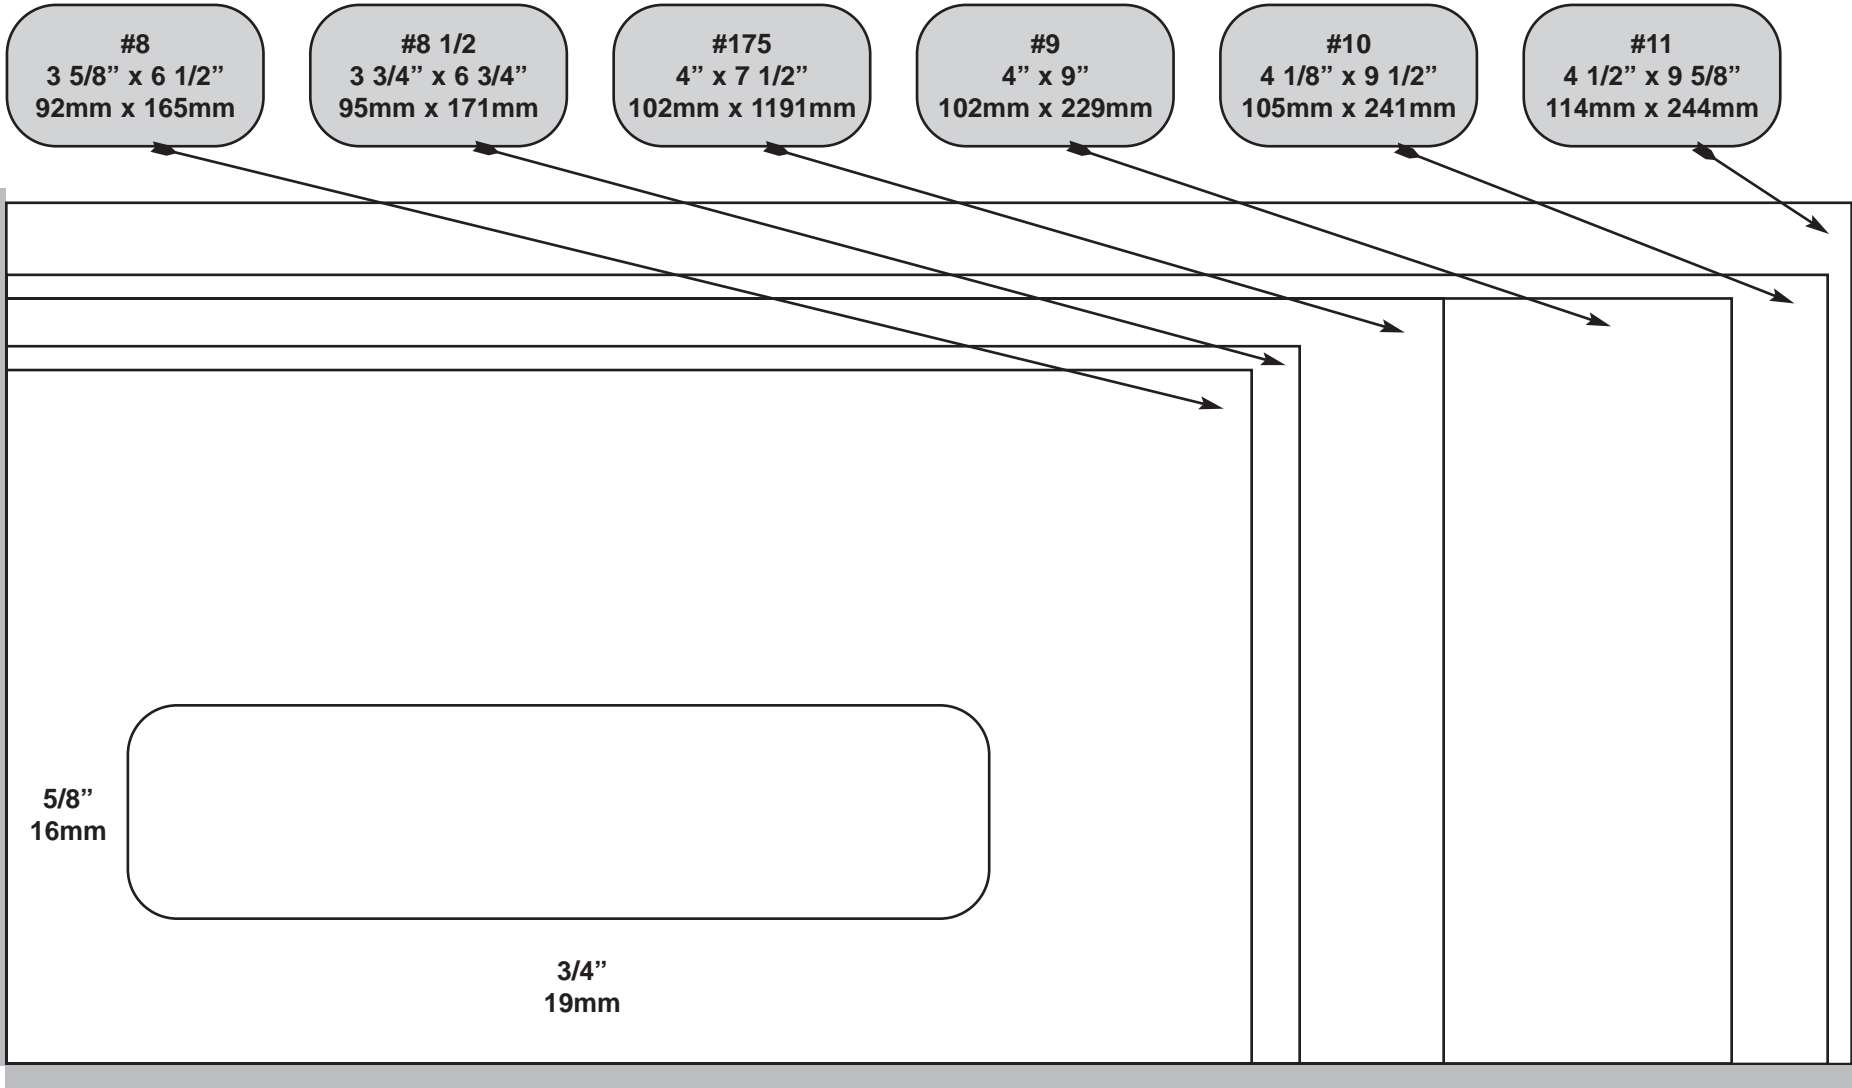

SupremeX

Standard window
1 1/8" x 4 1/2"
29mm x 114mm

Place insert in the lower left corner

SupremeX

Standard window
1" x 4"
25mm x 102mm

#858
3 5/8" x 8 5/8"
92mm x 219mm

#834
3 3/4" x 8 3/4"
95mm x 222mm

Place insert in the lower left corner

SupremeX

Standard window
7/8" x 3 7/8"
22mm x 98mm

#351
3 5/8" x 7 7/8"
92mm x 200mm

#358
3 5/8" x 8 5/8"
92mm x 219mm

Place insert in the lower left corner

SupremeX

Standard window
1 1/8" x 4"
29mm x 102mm

(T-4) 4 1/8" x 9" (105mm x 229mm)

3/4"
19mm

3/4"
19mm

Place insert in the lower left corner

SupremeX

**T-4 (1998) 5 3/4" x 9" (146mm x 229mm)
2 windows**

**Standard window
1" x 3"
25mm x 76mm**

4 5/16"
110mm

**Standard window
1 15/16" x 4 1/4"
49mm x 108mm**

5/8"
16mm

1 1/4"
32mm

Place insert in the lower left corner

SupremeX

T-4 (1998) 5 3/4" x 9" (146mm x 229mm)
1 window

Standard window
1 15/16" x 4 1/4"
49mm x 108mm