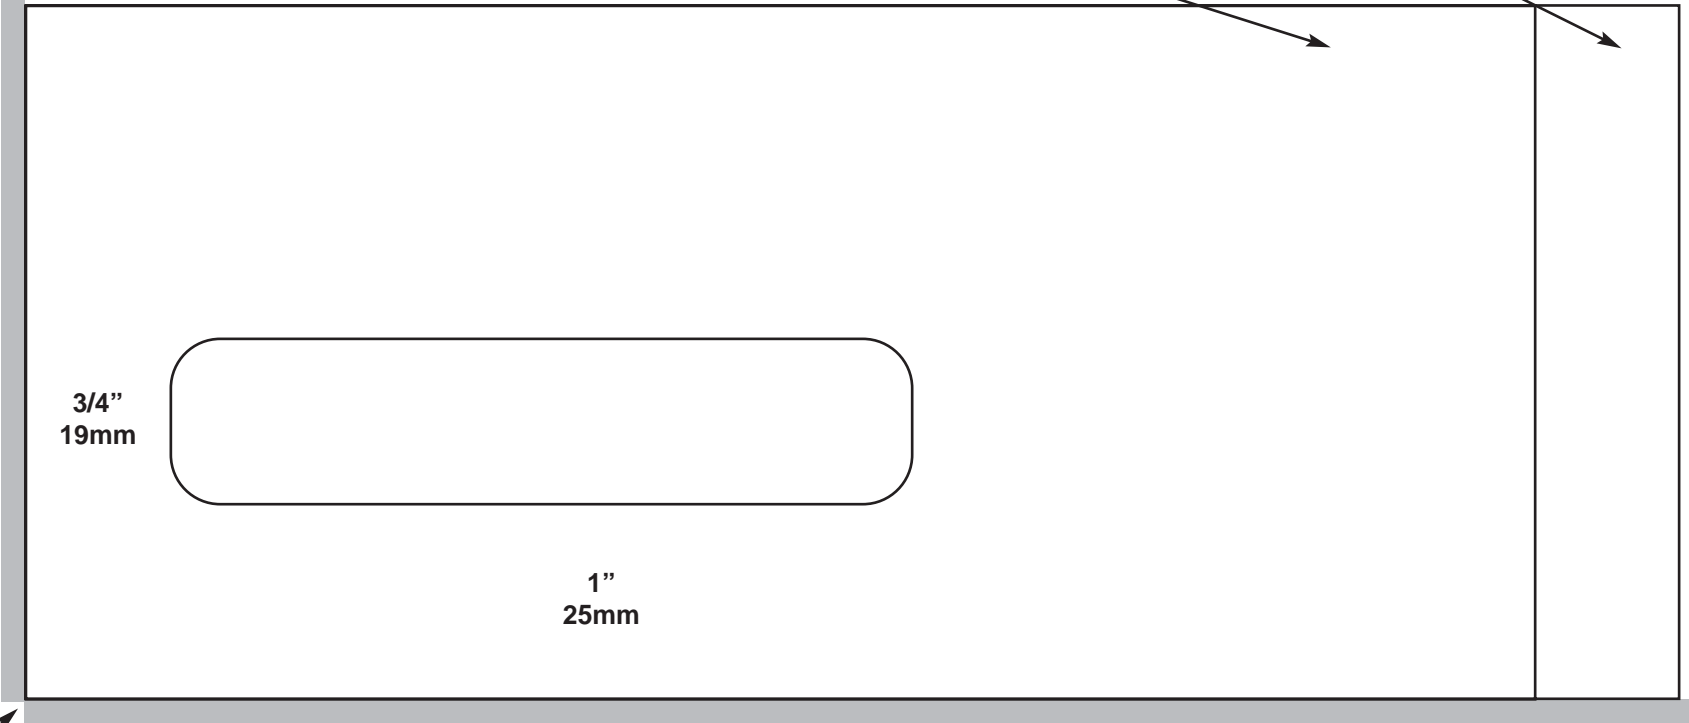

SupremeX

Standard window
1 1/8" x 4 1/2"
29mm x 114mm

Place insert in the lower left corner

SupremeX

Standard window
1" x 4"
25mm x 102mm

#858
3 5/8" x 8 5/8"
92mm x 219mm

#834
3 3/4" x 8 3/4"
95mm x 222mm

Place insert in the lower left corner

SupremeX

Standard window
7/8" x 3 7/8"
22mm x 98mm

#351
3 5/8" x 7 7/8"
92mm x 200mm

#358
3 5/8" x 8 5/8"
92mm x 219mm

Place insert in the lower left corner

SupremeX

Standard window
1 1/8" x 4"
29mm x 102mm

(T-4) 4 1/8" x 9" (105mm x 229mm)

3/4"
19mm

3/4"
19mm

Place insert in the lower left corner

SupremeX

**T-4 (1998) 5 3/4" x 9" (146mm x 229mm)
2 windows**

**Standard window
1" x 3"
25mm x 76mm**

4 5/16"
110mm

**Standard window
1 15/16" x 4 1/4"
49mm x 108mm**

5/8"
16mm

1 1/4"
32mm

Place insert in the lower left corner

SupremeX

T-4 (1998) 5 3/4" x 9" (146mm x 229mm)
1 window

Standard window
1 15/16" x 4 1/4"
49mm x 108mm