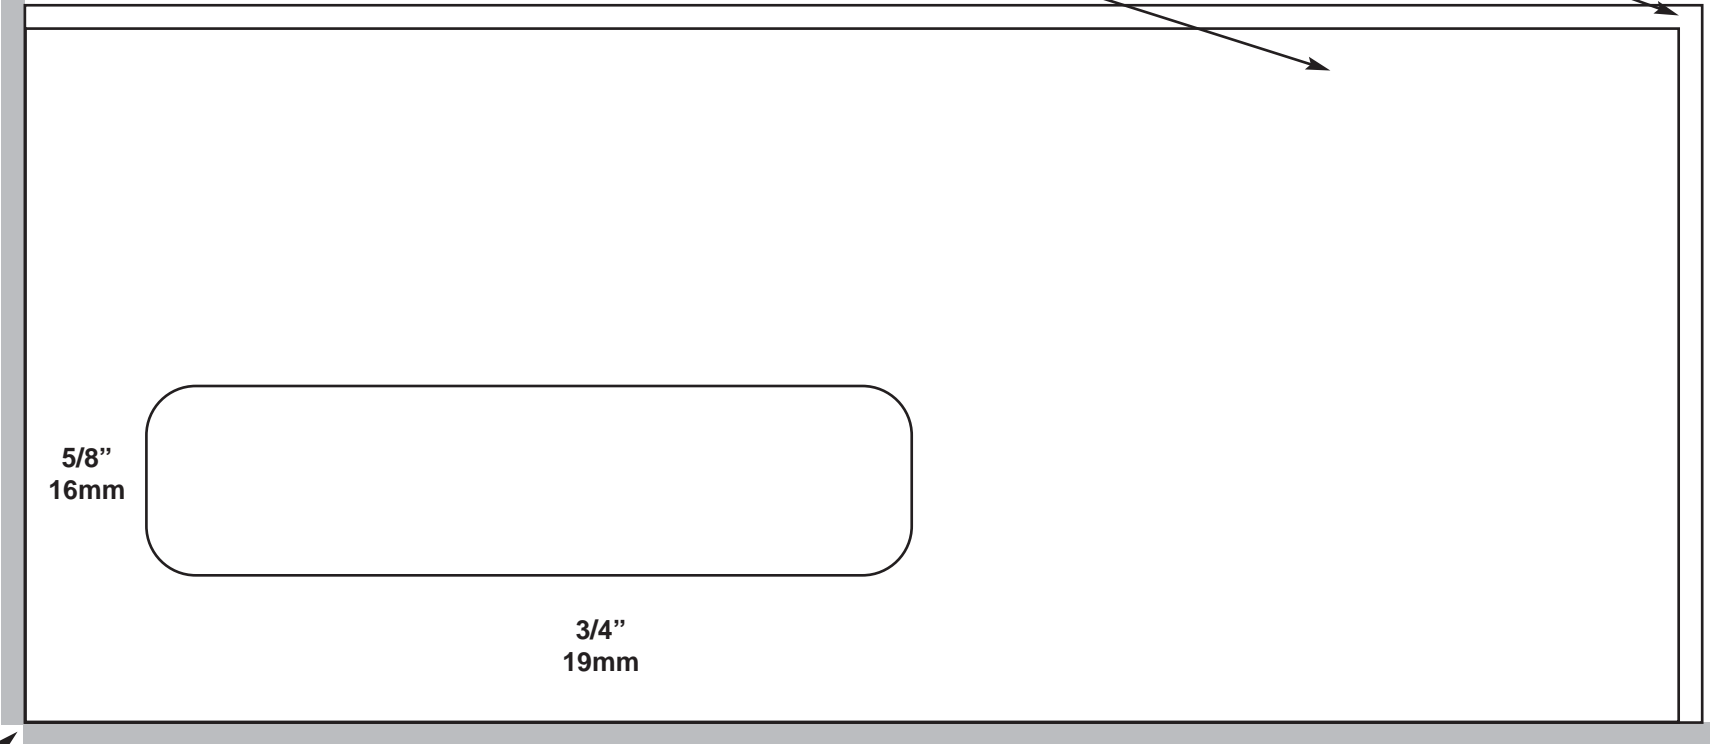

SupremeX

Standard window
1 1/8" x 4 1/2"
29mm x 114mm

Place insert in the lower left corner

SupremeX

Standard window
1" x 4"
25mm x 102mm

#858
3 5/8" x 8 5/8"
92mm x 219mm

#834
3 3/4" x 8 3/4"
95mm x 222mm

Place insert in the lower left corner

SupremeX

Standard window
7/8" x 3 7/8"
22mm x 98mm

#351
3 5/8" x 7 7/8"
92mm x 200mm

#358
3 5/8" x 8 5/8"
92mm x 219mm

Place insert in the lower left corner

SupremeX

Standard window
1 1/8" x 4"
29mm x 102mm

(T-4) 4 1/8" x 9" (105mm x 229mm)

3/4"
19mm

3/4"
19mm

Place insert in the lower left corner

SupremeX

**T-4 (1998) 5 3/4" x 9" (146mm x 229mm)
2 windows**

**Standard window
1" x 3"
25mm x 76mm**

4 5/16"
110mm

**Standard window
1 15/16" x 4 1/4"
49mm x 108mm**

5/8"
16mm

1 1/4"
32mm

Place insert in the lower left corner

SupremeX

T-4 (1998) 5 3/4" x 9" (146mm x 229mm)
1 window

Standard window
1 15/16" x 4 1/4"
49mm x 108mm