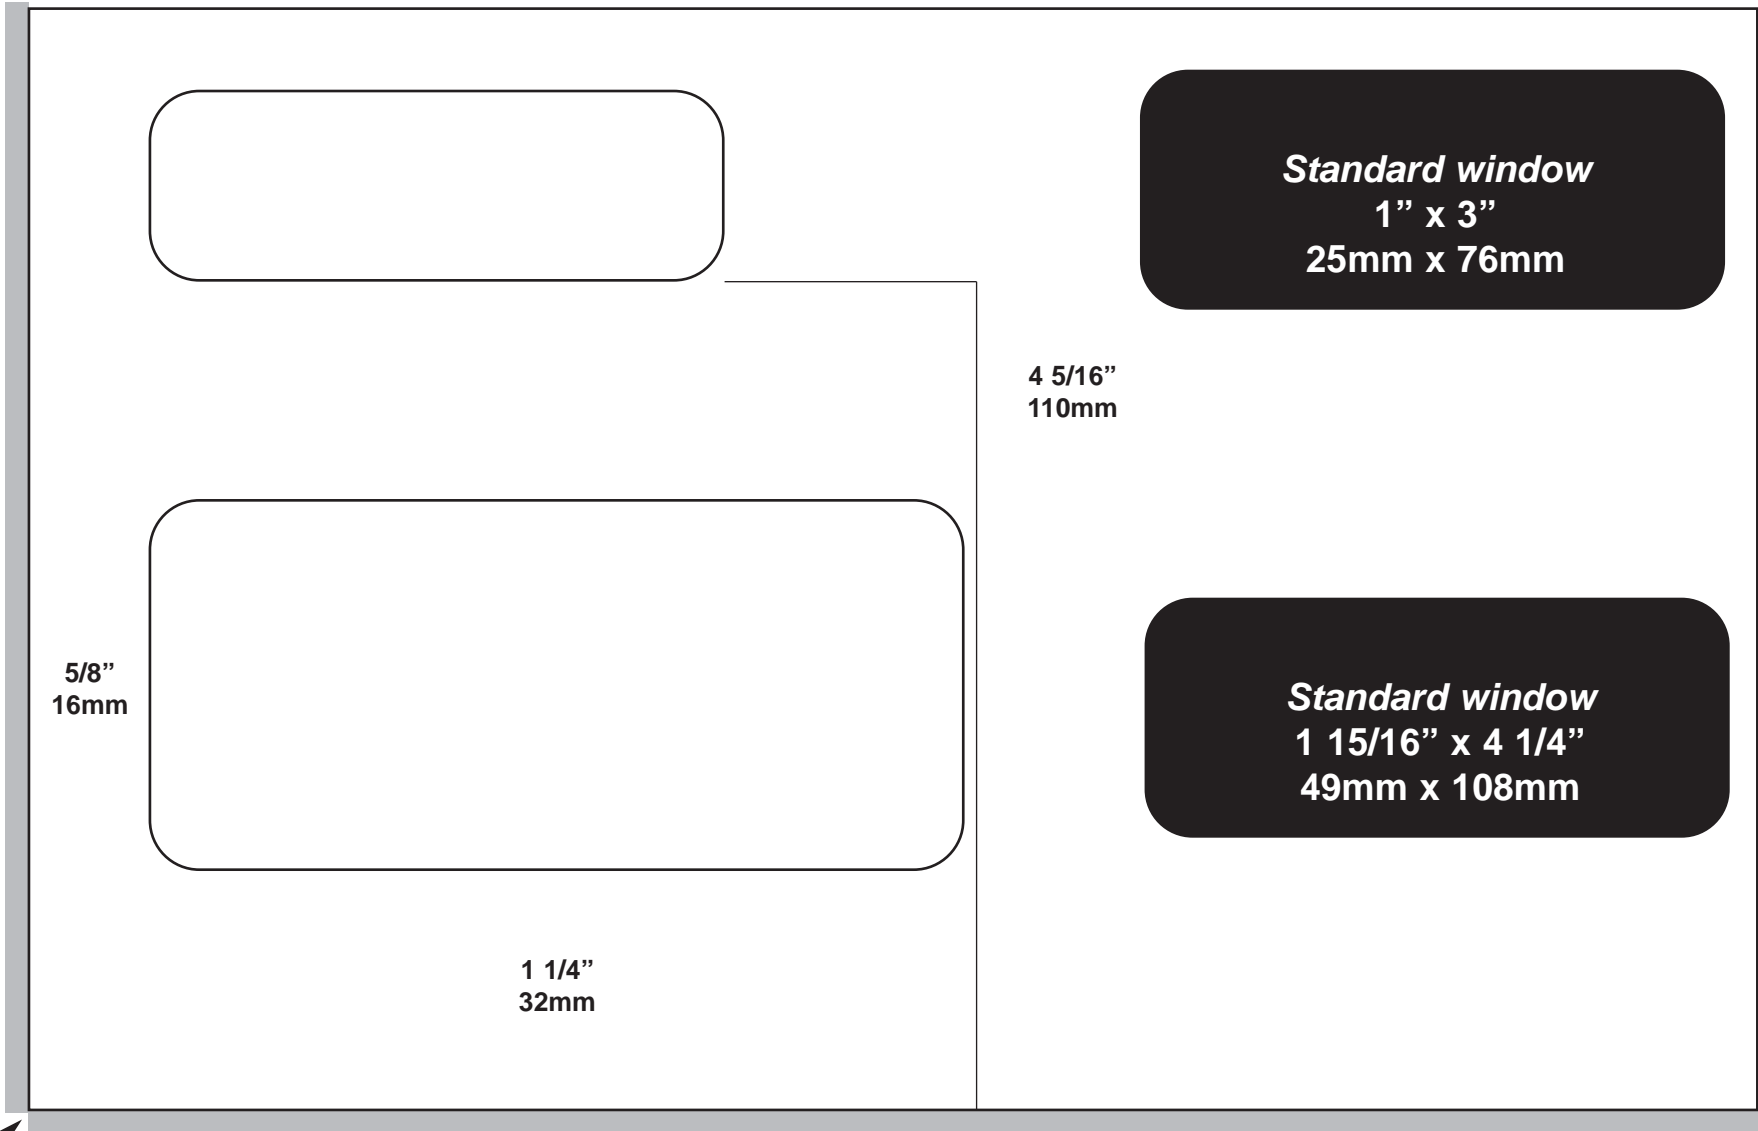

SupremeX

Standard window
1 1/8" x 4 1/2"
29mm x 114mm

Place insert in the lower left corner

SupremeX

Standard window
1" x 4"
25mm x 102mm

#858
3 5/8" x 8 5/8"
92mm x 219mm

#834
3 3/4" x 8 3/4"
95mm x 222mm

Place insert in the lower left corner

SupremeX

Standard window
7/8" x 3 7/8"
22mm x 98mm

#351
3 5/8" x 7 7/8"
92mm x 200mm

#358
3 5/8" x 8 5/8"
92mm x 219mm

Place insert in the lower left corner

SupremeX

Standard window
1 1/8" x 4"
29mm x 102mm

(T-4) 4 1/8" x 9" (105mm x 229mm)

3/4"
19mm

3/4"
19mm

Place insert in the lower left corner

SupremeX

**T-4 (1998) 5 3/4" x 9" (146mm x 229mm)
2 windows**

**Standard window
1" x 3"
25mm x 76mm**

4 5/16"
110mm

**Standard window
1 15/16" x 4 1/4"
49mm x 108mm**

5/8"
16mm

1 1/4"
32mm

Place insert in the lower left corner

SupremeX

T-4 (1998) 5 3/4" x 9" (146mm x 229mm)
1 window

Standard window
1 15/16" x 4 1/4"
49mm x 108mm